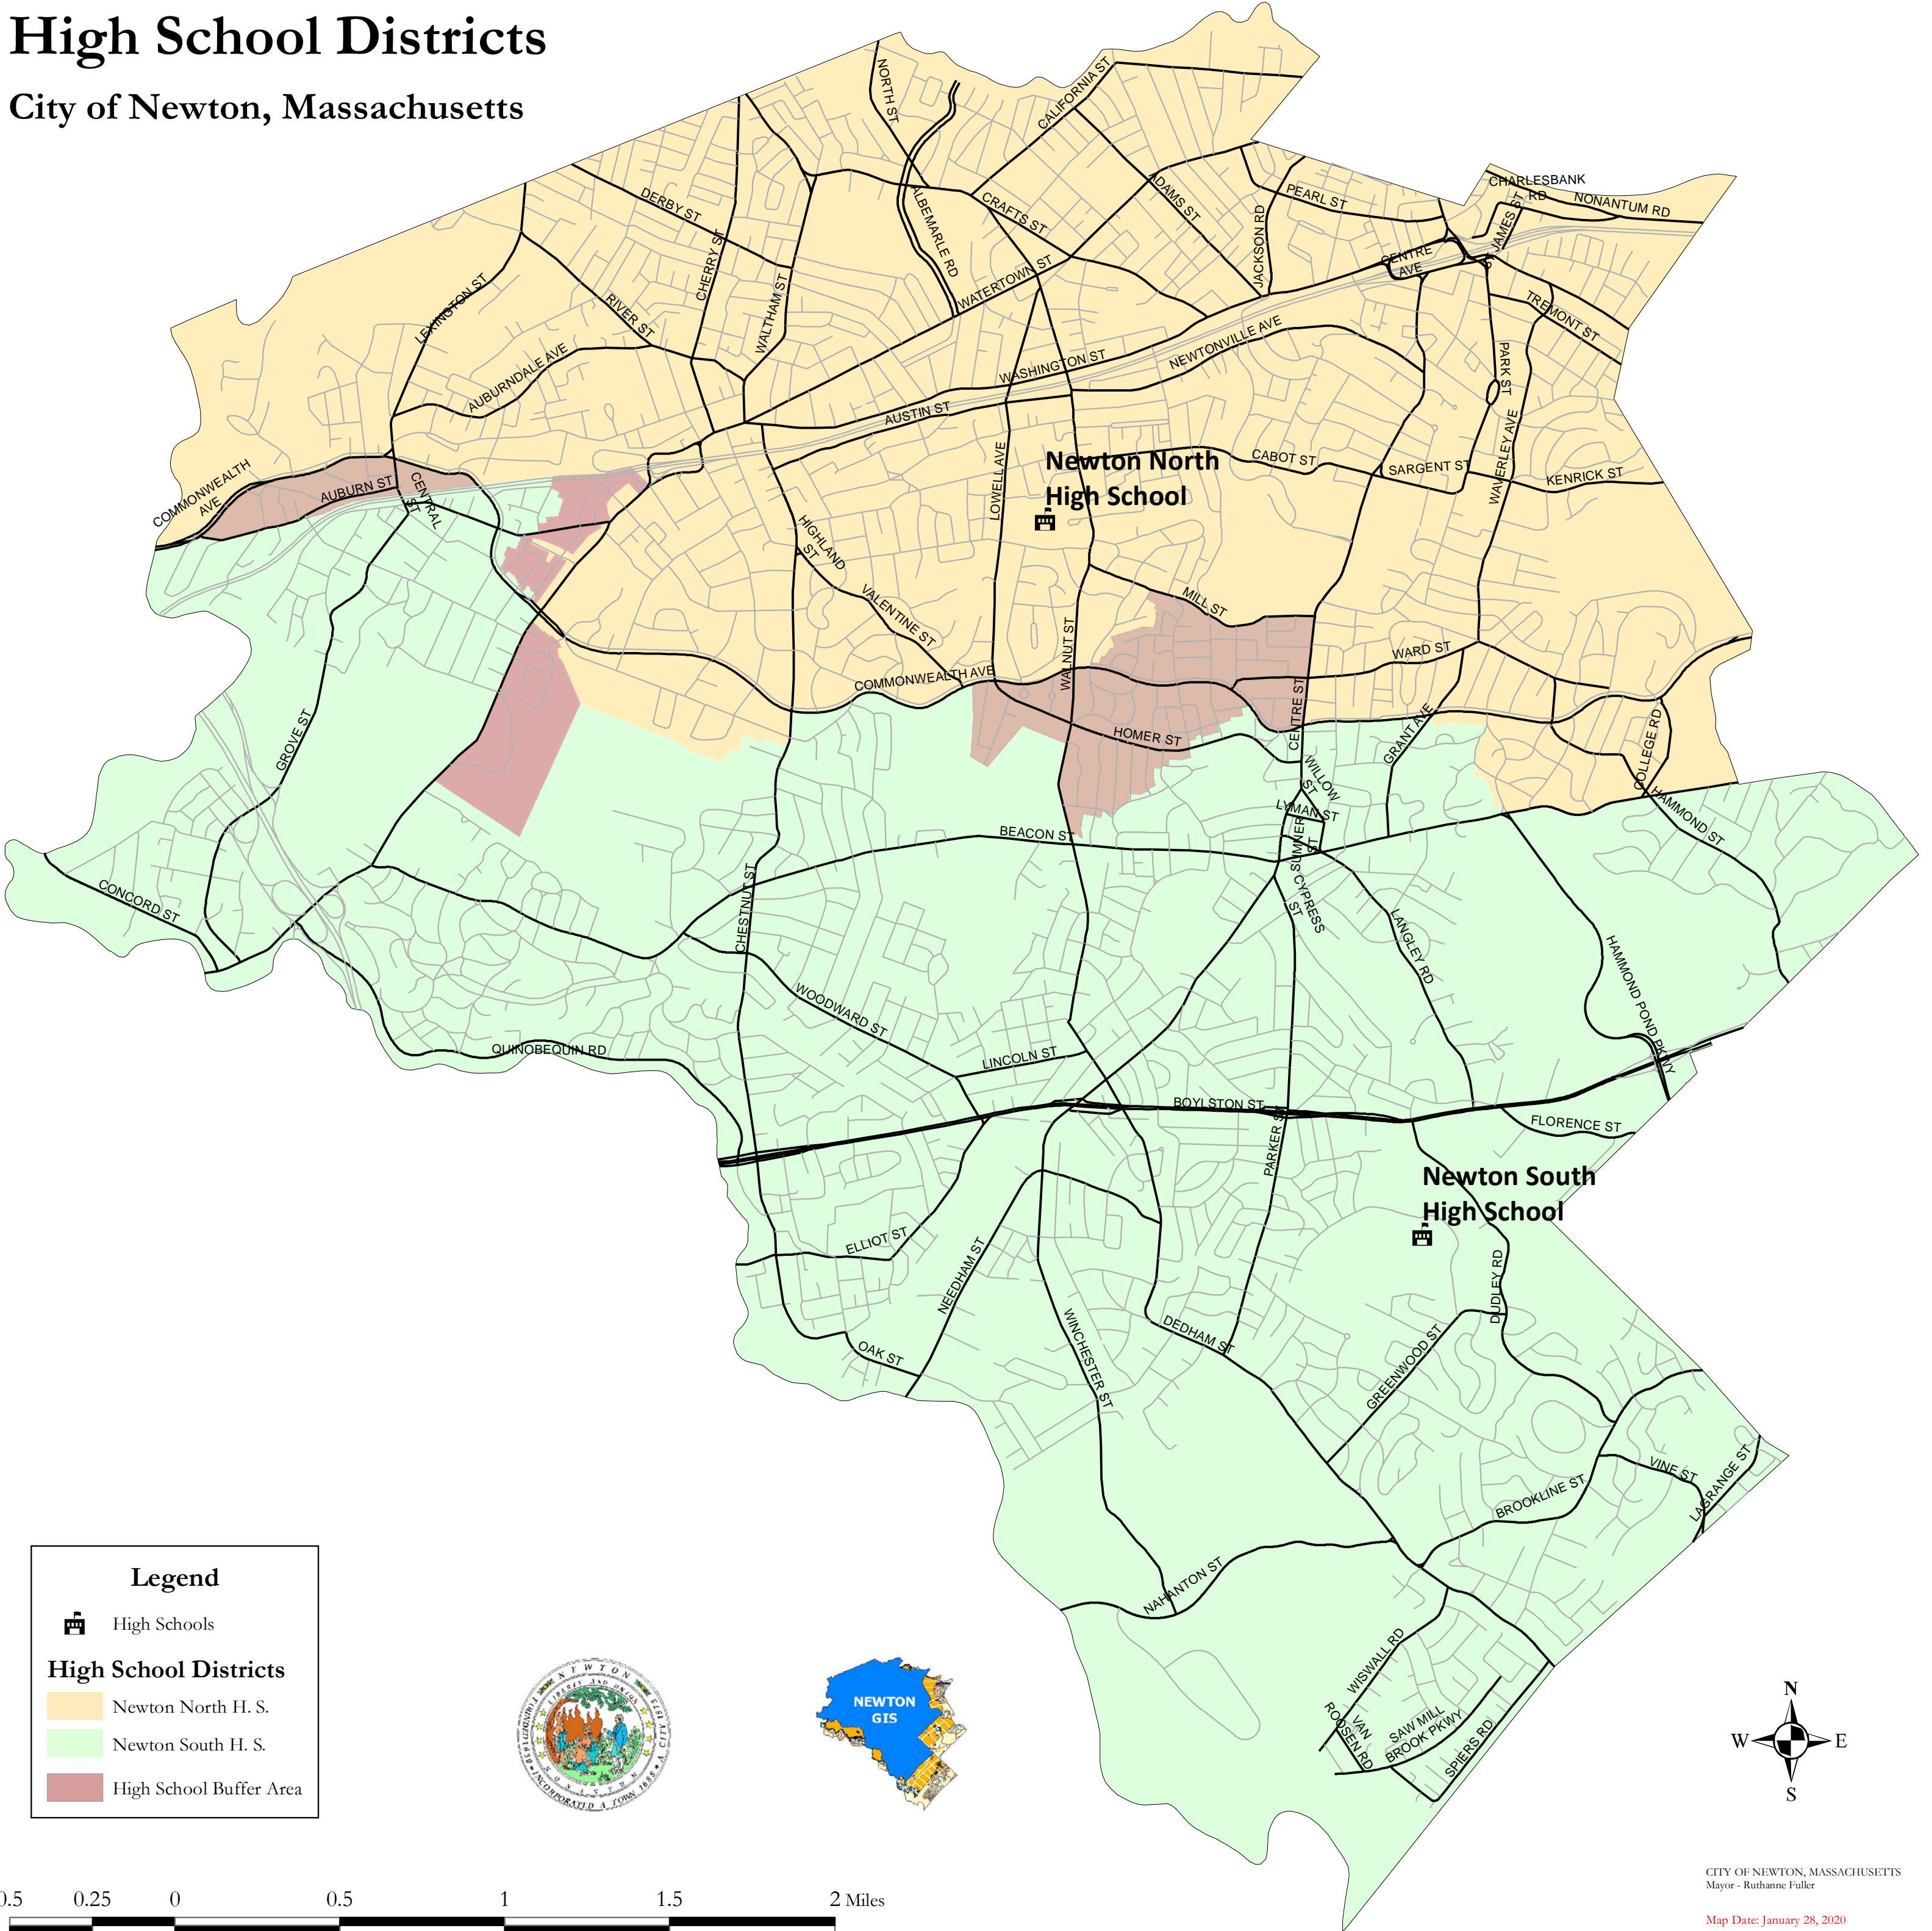

# High School Districts

City of Newton, Massachusetts

**Legend**

- High Schools
- High School Districts**
- Newton North H. S.
- Newton South H. S.
- High School Buffer Area