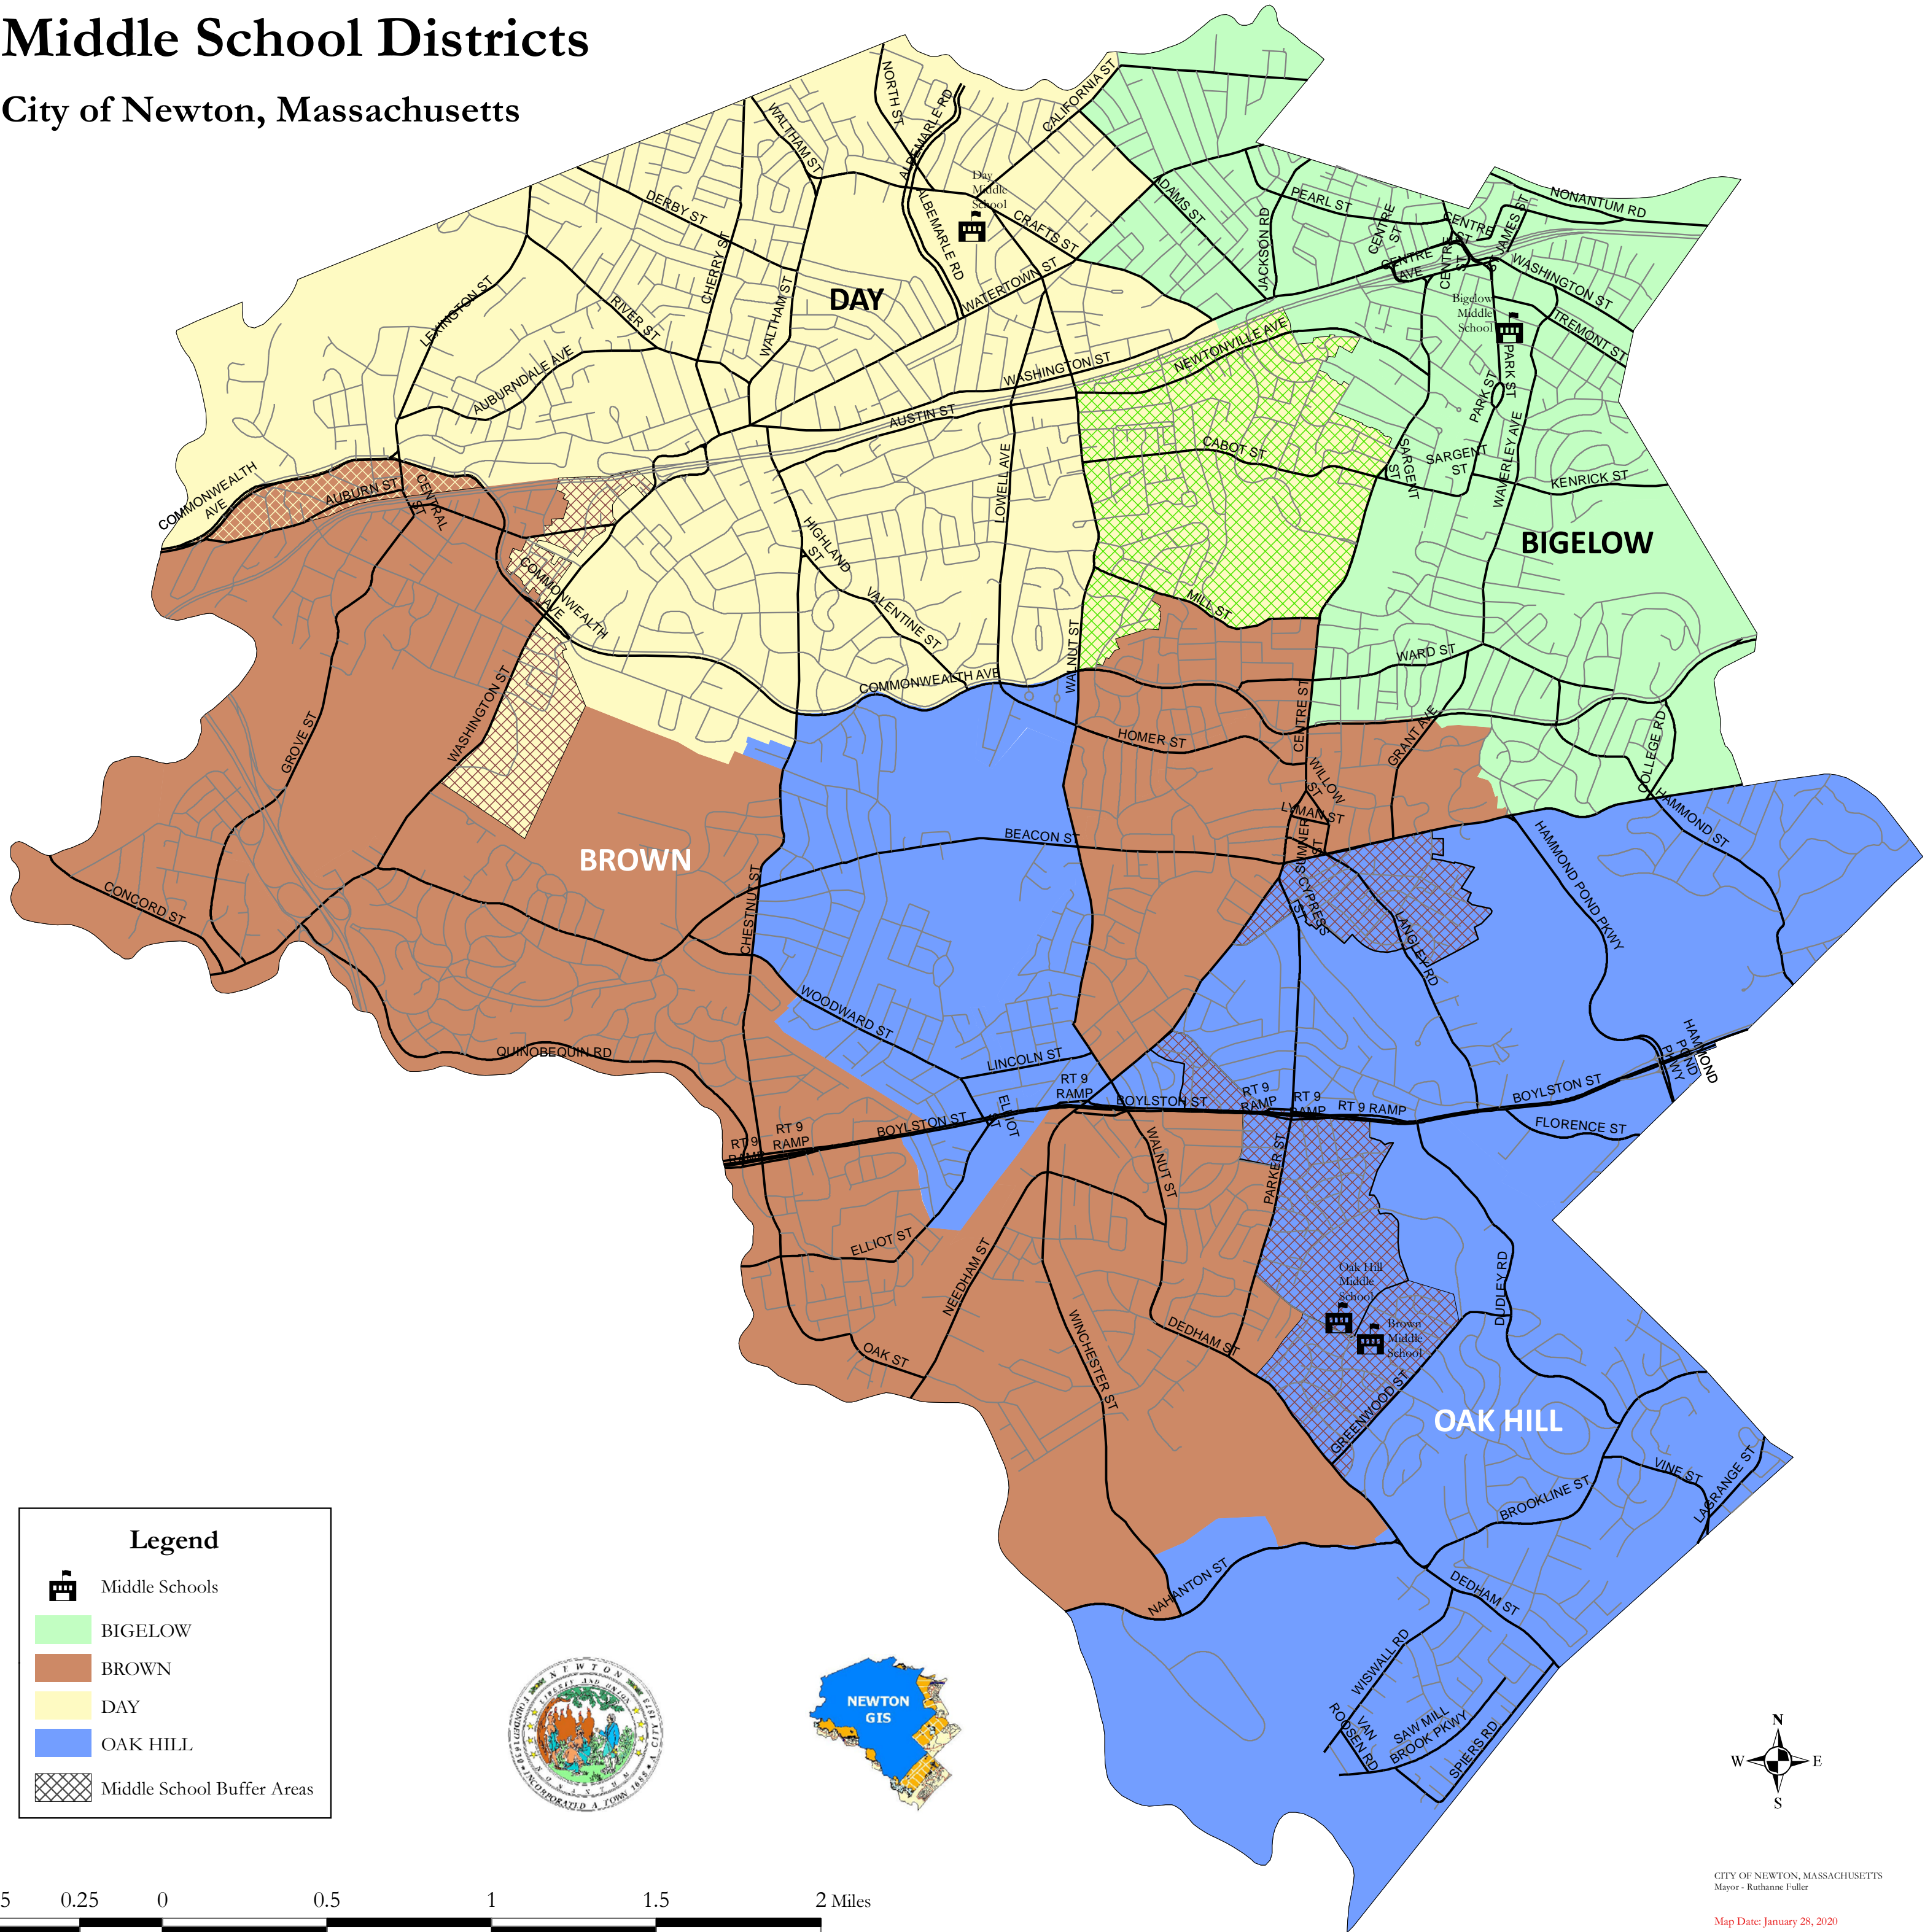

# Middle School Districts

City of Newton, Massachusetts

**BROWN**

**DAY**

**BIGELOW**

**OAK HILL**

**Legend**

-  Middle Schools
-  BIGELOW
-  BROWN
-  DAY
-  OAK HILL
-  Middle School Buffer Areas