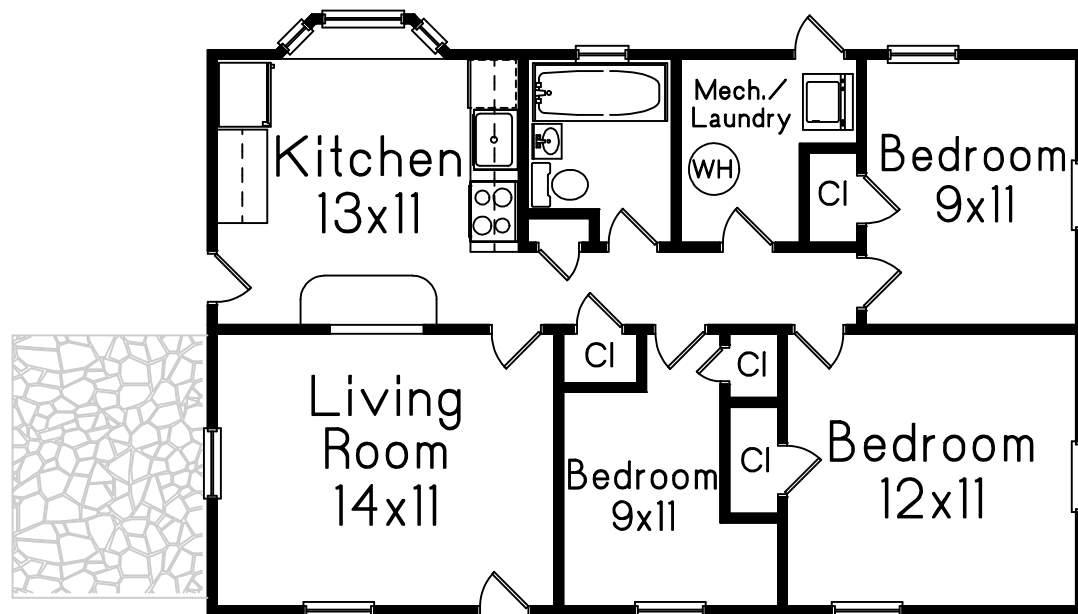

# 21 Tocci Path Newton, MA

Prepared for Carol Vaghar/Nancy McAuliffe

**C**  
**M** Carol Meyer  
781-455-8100  
Copyright 2021

This drawing is an artistic rendering intended for marketing purposes only. The dimensions and/or square footage are approximate and should be verified by an independent source. This drawing is copyright protected and therefore licensed for use by those named on the floor plan.